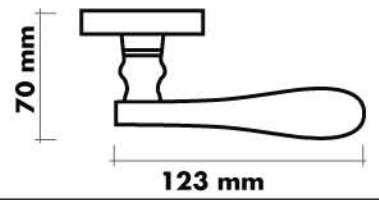

Chicago

FINISHES

US3 Polish Brass

US4 Satin Brass

US15 Satin Nickel

US17 Antique Nickel

US26D Satin Chrome