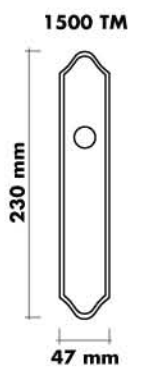

Chicago

FINISHES

US3 Polish Brass

US4 Satin Brass

US15 Satin Nickel

US17 Antique Nickel

US26D Satin Chrome