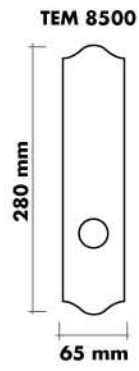

Hawaii

FINISHES

-  US3 Polish Brass
-  US4 Satin Brass
-  US15 Satin Nickel
-  US17 Antique Nickel
-  US26D Satin Chrome