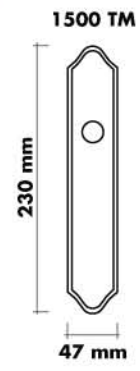

Hawaii

FINISHES

-  US3 Polish Brass
-  US4 Satin Brass
-  US15 Satin Nickel
-  US17 Antique Nickel
-  US26D Satin Chrome