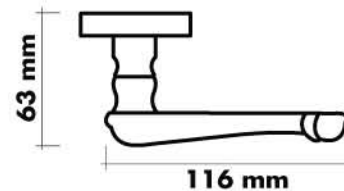

Hawaii

FINISHES

-  US3 Polish Brass
-  US4 Satin Brass
-  US15 Satin Nickel
-  US17 Antique Nickel
-  US26D Satin Chrome