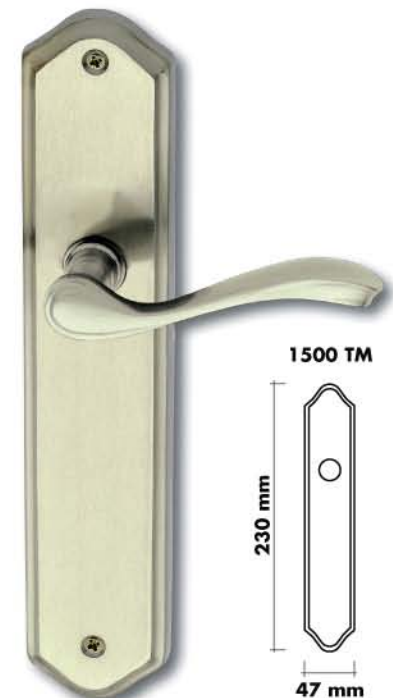

Las Vegas

FINISHES

US3 Polish Brass

US4 Satin Brass

US15 Satin Nickel

US17 Antique Nickel

US26D Satin Chrome