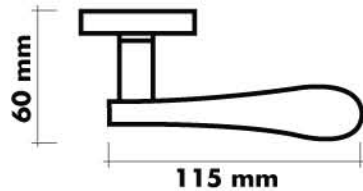

Las Vegas

FINISHES

US3 Polish Brass

US4 Satin Brass

US15 Satin Nickel

US17 Antique Nickel

US26D Satin Chrome