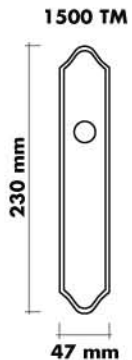

Las Vegas

FINISHES

US3 Polish Brass

US4 Satin Brass

US15 Satin Nickel

US17 Antique Nickel

US26D Satin Chrome