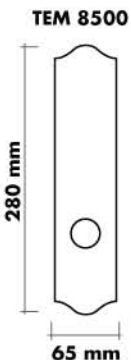

Las Vegas

FINISHES

US3 Polish Brass

US4 Satin Brass

US15 Satin Nickel

US17 Antique Nickel

US26D Satin Chrome