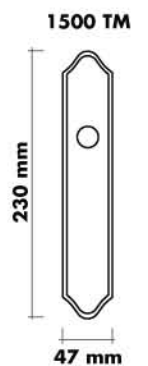

New York

FINISHES

US3 Polish Brass

US4 Satin Brass

US15 Satin Nickel

US17 Antique Nickel

US26D Satin Chrome