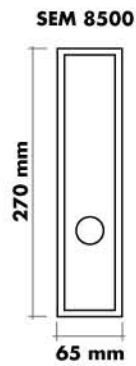

New York

FINISHES

US3 Polish Brass

US4 Satin Brass

US15 Satin Nickel

US17 Antique Nickel

US26D Satin Chrome