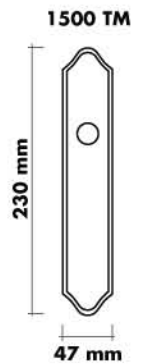

## FINISHES

US3 Polish Brass

US4 Satin Brass

US15 Satin Nickel

US17 Antique Nickel

US26D Satin Chrome