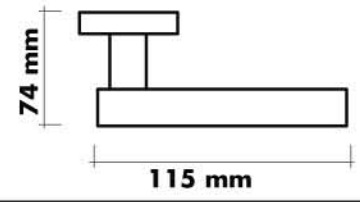

Vancouver

FINISHES

US3 Polish Brass

US4 Satin Brass

US15 Satin Nickel

US17 Antique Nickel

US26D Satin Chrome