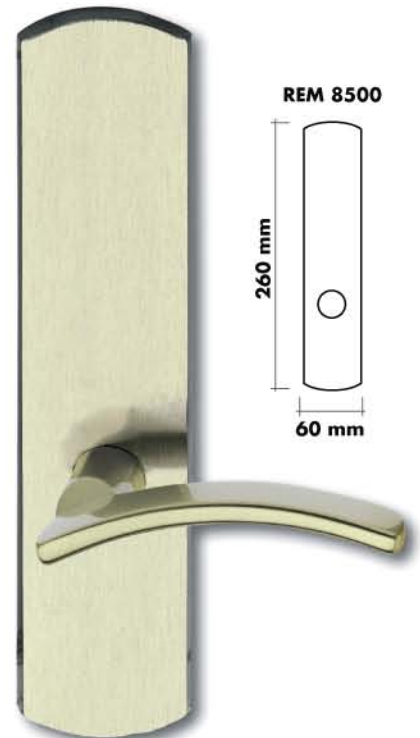

Vancouver

FINISHES

US3 Polish Brass

US4 Satin Brass

US15 Satin Nickel

US17 Antique Nickel

US26D Satin Chrome