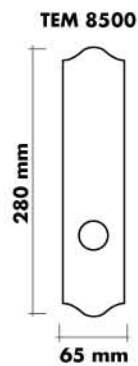

Vancouver

FINISHES

US3 Polish Brass

US4 Satin Brass

US15 Satin Nickel

US17 Antique Nickel

US26D Satin Chrome