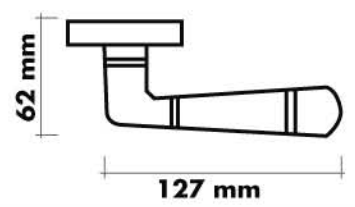

Washington

FINISHES

US3 Polish Brass

US4 Satin Brass

US15 Satin Nickel

US17 Antique Nickel

US26D Satin Chrome