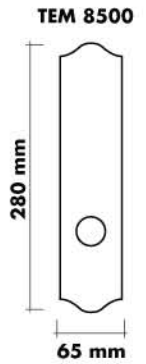

Washington

FINISHES

US3 Polish Brass

US4 Satin Brass

US15 Satin Nickel

US17 Antique Nickel

US26D Satin Chrome