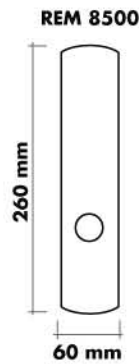

Washington

FINISHES

US3 Polish Brass

US4 Satin Brass

US15 Satin Nickel

US17 Antique Nickel

US26D Satin Chrome