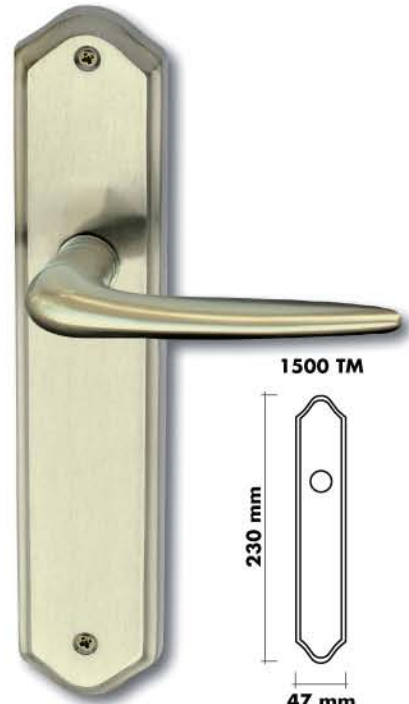

Arizona

SEM 8500

1500 TM

FINISHES

US3 Polish Brass

US4 Satin Brass

US15 Satin Nickel

US17 Antique Nickel

US26D Satin Chrome