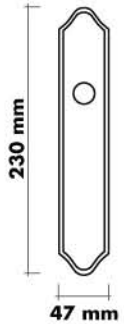

Arizona

SEM 8500

1500 TM

FINISHES

US3 Polish Brass

US4 Satin Brass

US15 Satin Nickel

US17 Antique Nickel