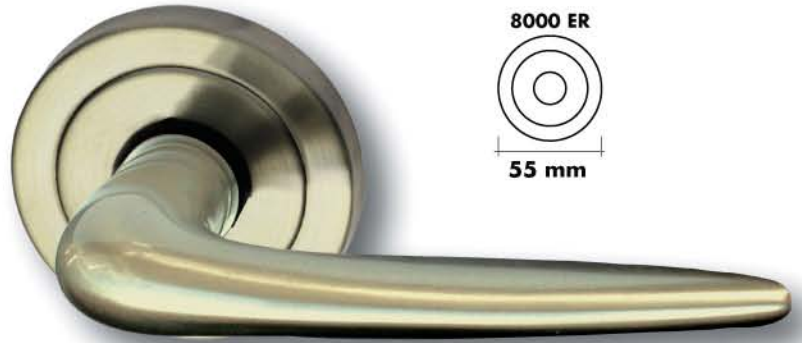

Arizona

SEM 8500

1500 TM

FINISHES

US3 Polish Brass

US4 Satin Brass

US15 Satin Nickel

US17 Antique Nickel

US26D Satin Chrome