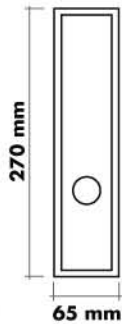

Arizona

SEM 8500

1500 TM

FINISHES

US3 Polish Brass

US4 Satin Brass

US15 Satin Nickel

US17 Antique Nickel