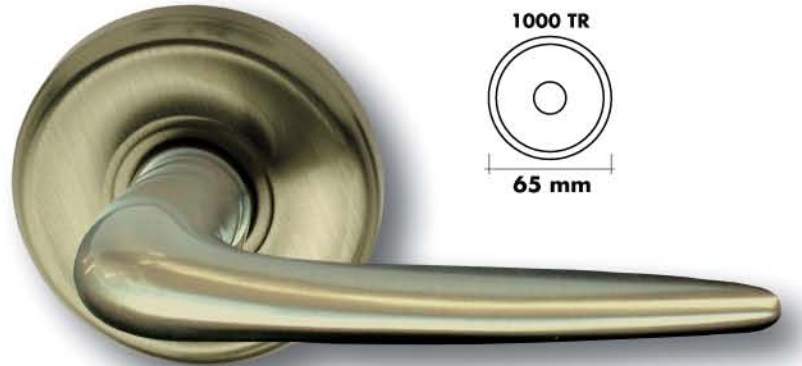

Arizona

SEM 8500

1500 TM

FINISHES

US3 Polish Brass

US4 Satin Brass

US15 Satin Nickel

US17 Antique Nickel

US26D Satin Chrome