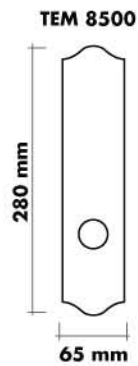

## FINISHES

US3 Polish Brass

US4 Satin Brass

US15 Satin Nickel

US17 Antique Nickel

US26D Satin Chrome