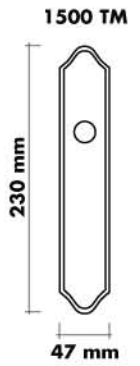

Carolina

FINISHES

US3 Polish Brass US4 Satin Brass US15 Satin Nickel US17 Antique Nickel US26D Satin Chrome