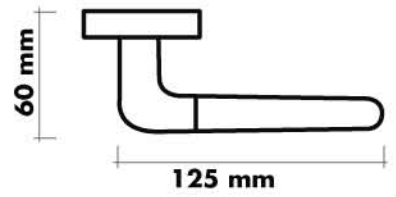

Carolina

FINISHES

US3 Polish Brass US4 Satin Brass US15 Satin Nickel US17 Antique Nickel US26D Satin Chrome