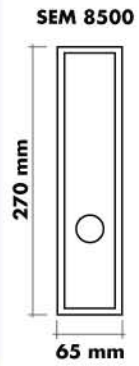

Carolina

FINISHES

US3 Polish Brass US4 Satin Brass US15 Satin Nickel US17 Antique Nickel US26D Satin Chrome