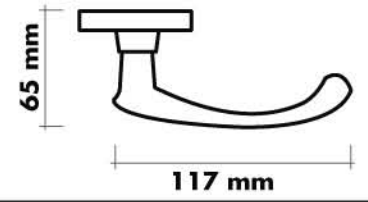

Dallas

FINISHES

US3 Polish Brass

US4 Satin Brass

US15 Satin Nickel

US17 Antique Nickel

US26D Satin Chrome