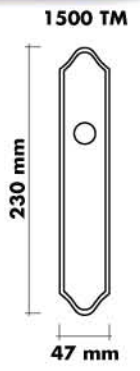

Dallas

FINISHES

US3 Polish Brass

US4 Satin Brass

US15 Satin Nickel

US17 Antique Nickel

US26D Satin Chrome