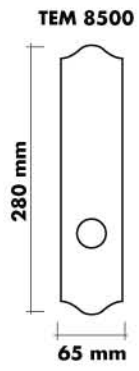

Dallas

FINISHES

US3 Polish Brass

US4 Satin Brass

US15 Satin Nickel

US17 Antique Nickel

US26D Satin Chrome