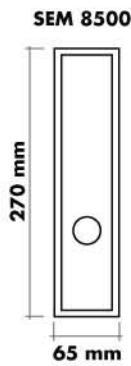

Memphis

FINISHES

US3 Polish Brass

US4 Satin Brass

US15 Satin Nickel

US17 Antique Nickel

US26D Satin Chrome