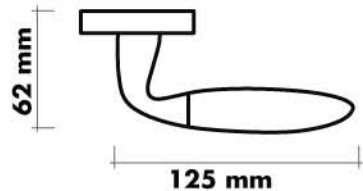

Memphis

FINISHES

US3 Polish Brass

US4 Satin Brass

US15 Satin Nickel

US17 Antique Nickel

US26D Satin Chrome