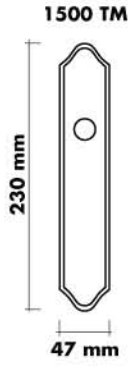

Mexico

FINISHES

US3 Polish Brass

US4 Satin Brass

US15 Satin Nickel

US17 Antique Nickel

US26D Satin Chrome