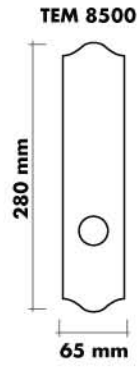

Mexico

FINISHES

US3 Polish Brass

US4 Satin Brass

US15 Satin Nickel

US17 Antique Nickel

US26D Satin Chrome