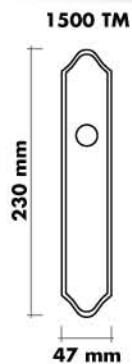

## FINISHES

US3 Polish Brass

US4 Satin Brass

US15 Satin Nickel

US17 Antique Nickel

US26D Satin Chrome