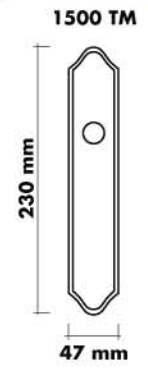

## FINISHES

US3 Polish Brass

US4 Satin Brass

US15 Satin Nickel

US17 Antique Nickel

US26D Satin Chrome