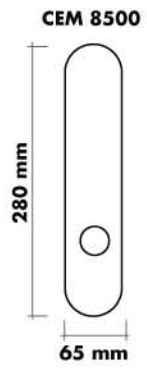

## FINISHES

US3 Polish Brass

US4 Satin Brass

US15 Satin Nickel

US17 Antique Nickel

US26D Satin Chrome