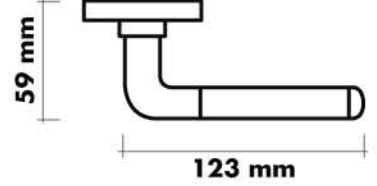

## FINISHES

US3 Polish Brass

US4 Satin Brass

US15 Satin Nickel

US17 Antique Nickel

US26D Satin Chrome