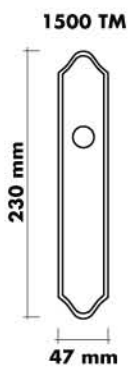

## FINISHES

US3 Polish Brass

US4 Satin Brass

US15 Satin Nickel

US17 Antique Nickel

US26D Satin Chrome