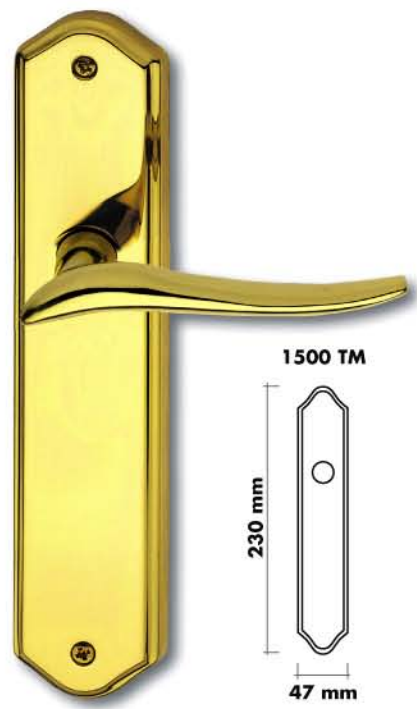

Oklahoma

FINISHES

US3 Polish Brass

US4 Satin Brass

US15 Satin Nickel

US17 Antique Nickel

US26D Satin Chrome