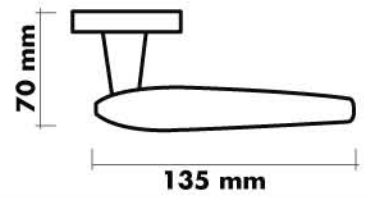

Oklahoma

FINISHES

US3 Polish Brass

US4 Satin Brass

US15 Satin Nickel

US17 Antique Nickel

US26D Satin Chrome