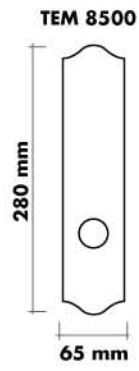

Oklahoma

FINISHES

US3 Polish Brass

US4 Satin Brass

US15 Satin Nickel

US17 Antique Nickel

US26D Satin Chrome