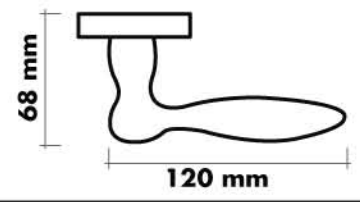

Ottawa

FINISHES

US3 Polish Brass

US4 Satin Brass

US15 Satin Nickel

US17 Antique Nickel

US26D Satin Chrome