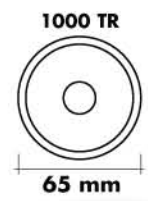

Ottawa

FINISHES

US3 Polish Brass

US4 Satin Brass

US15 Satin Nickel

US17 Antique Nickel

US26D Satin Chrome