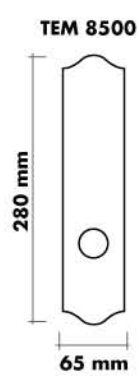

Ottawa

FINISHES

US3 Polish Brass

US4 Satin Brass

US15 Satin Nickel

US17 Antique Nickel

US26D Satin Chrome