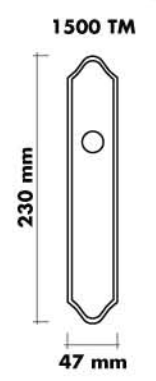

Ottawa

FINISHES

US3 Polish Brass

US4 Satin Brass

US15 Satin Nickel

US17 Antique Nickel

US26D Satin Chrome