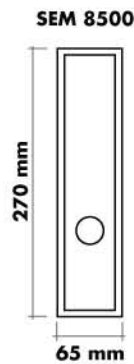

San Francisco

FINISHES

US3 Polish Brass

US4 Satin Brass

US15 Satin Nickel

US17 Antique Nickel

US26D Satin Chrome