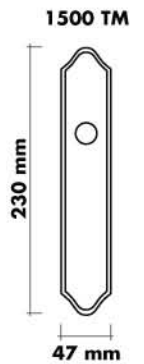

San Francisco

FINISHES

US3 Polish Brass

US4 Satin Brass

US15 Satin Nickel

US17 Antique Nickel

US26D Satin Chrome