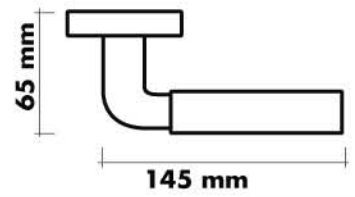

San Francisco

FINISHES

US3 Polish Brass

US4 Satin Brass

US15 Satin Nickel

US17 Antique Nickel

US26D Satin Chrome