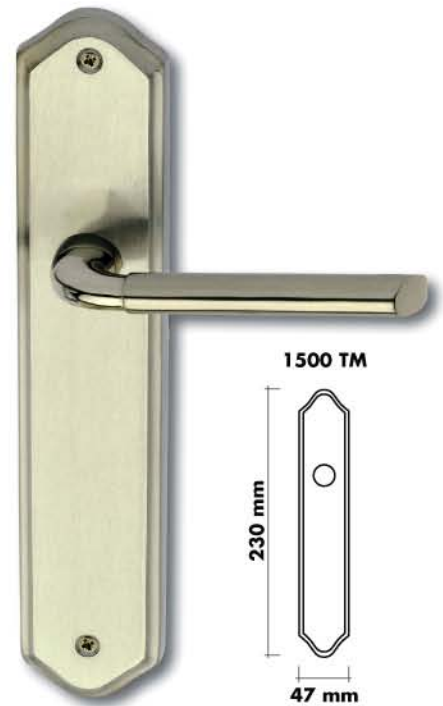

San Francisco

FINISHES

US3 Polish Brass

US4 Satin Brass

US15 Satin Nickel

US17 Antique Nickel

US26D Satin Chrome