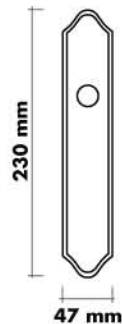

# Seattle

SEM 8500

1500 TM

## FINISHES

US3 Polish Brass

US4 Satin Brass

US15 Satin Nickel

US17 Antique Nickel

US26D Satin Chrome