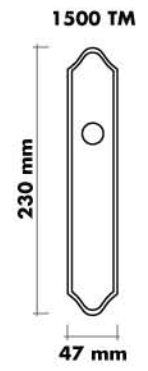

## FINISHES

US3 Polish Brass

US4 Satin Brass

US15 Satin Nickel

US17 Antique Nickel

US26D Satin Chrome