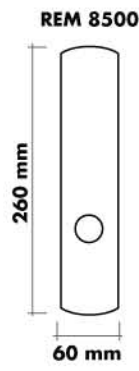

## FINISHES

US3 Polish Brass

US4 Satin Brass

US15 Satin Nickel

US17 Antique Nickel

US26D Satin Chrome