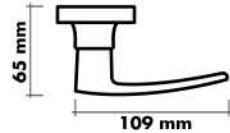

Kingston

FINISHES

US4 Satin Brass

US3 Polish Brass

US15 Satin Nickel

US17 Antique Nickel

US26D Satin Chrome