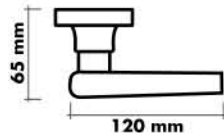

Windsor

FINISHES

US4 Satin Brass

US3 Polish Brass

US15 Satin Nickel

US17 Antique Nickel

US26D Satin Chrome